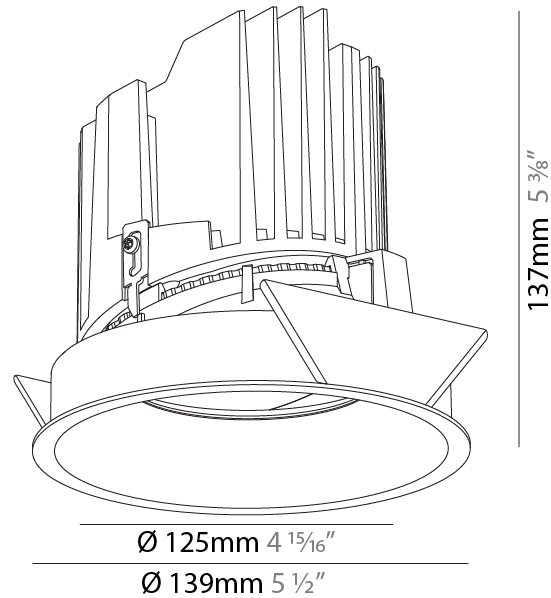

#### PHYSICAL

Shape: Round  
 Diameter (mm): 139  
 Diameter (in): 5 1/2  
 Height (mm): 137  
 Height (in): 5 3/8  
 Ceiling Thickness (mm): 10 / 12.5 / 15  
 Ceiling Thickness (in): 3/8 or 1/2 or 9/16  
 Min. Recessing Depth (mm): 150  
 Min. Recessing Depth (in): 5 7/8  
 Light Distribution: Adjustable / Downlight  
 Weight (kg): 0.856  
 Weight (lbs): 1.89  
 Fixture Finish: SSR / BKV / CWI / CRY / HAB / UFT / ITA / RUA / FTG / MYG / LOD / PUS / FRO / FUP / KIA / POP / BLS / SPG / MEY / GOH / GUM / CHC / COM / ABZ / JAG / OBR / MOS / ROR  
 Fixture Material: Aluminum Die Cast  
 Cut-out Measurements: 130mm / 5 1/8"

#### OPTICAL

Reflector: 20 / 25 / 40
Adjustability: Rotational 355°; Tilt 10°

#### RATINGS AND CERTIFICATIONS

Certified By: Certified for North American Standards
IP rating: IP54

	130mm 5 1/8"	150mm 5 7/8"	10   15mm 3/8"   9/16"	10°	355°	